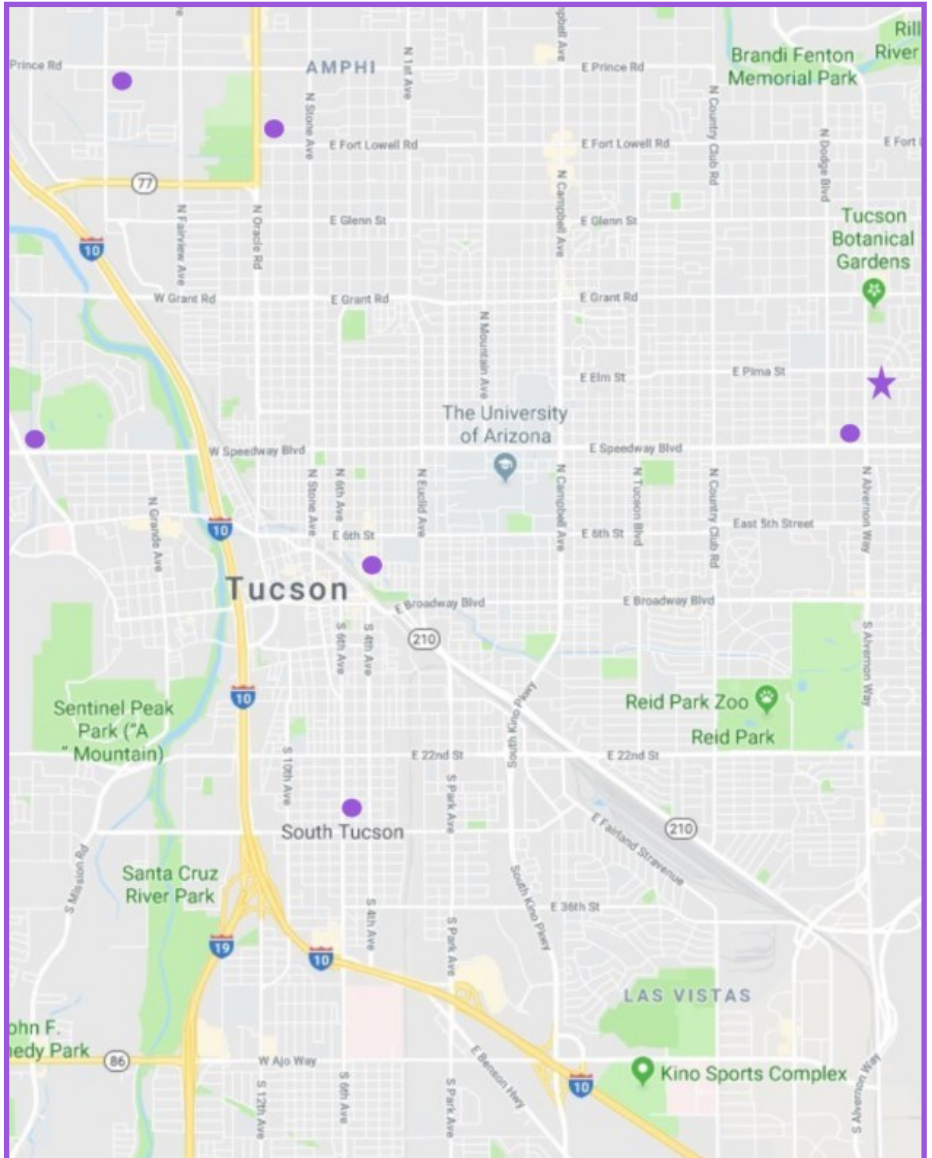

YOUTH ON THEIR OWN™

Back to School Drop Off Sites

Northwest

Nova Home Loans
6893 N Oracle Rd, Ste 121

Washington Federal
8001 N Oracle Rd

Tucson Federal Credit Union at Fry's
12100 N Thornydale Rd

Tucson Federal Credit Union
7216 N Oracle Rd

Metro Tucson

Youth On Their Own
1660 N Alvernon Way

iHeart Media
3202 N Oracle Rd

Washington Federal
1833 S 6th Ave

Washington Federal
1315 W Prince Rd

Tucson Federal Credit Union
3801 E Speedway Blvd

Tucson Federal Credit Union
1740 W Speedway Blvd

Washington Federal
5520 E Grant Rd

South

Tucson Federal Credit Union at Fry's
15950 S Rancho Sahuarita Blvd

Tucson Federal Credit Union
3755 S Mission Rd

Foothills

Tucson Subaru
4901 N Oracle Rd

Washington Federal
4788 E Sunrise Dr